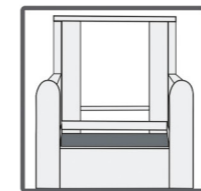

PALMA

mod-897 / L2M

lift chair

PROGETTO
RELAX

DIMENSIONS

PALMA mod-897

SPECIFICATIONS

EN / FR