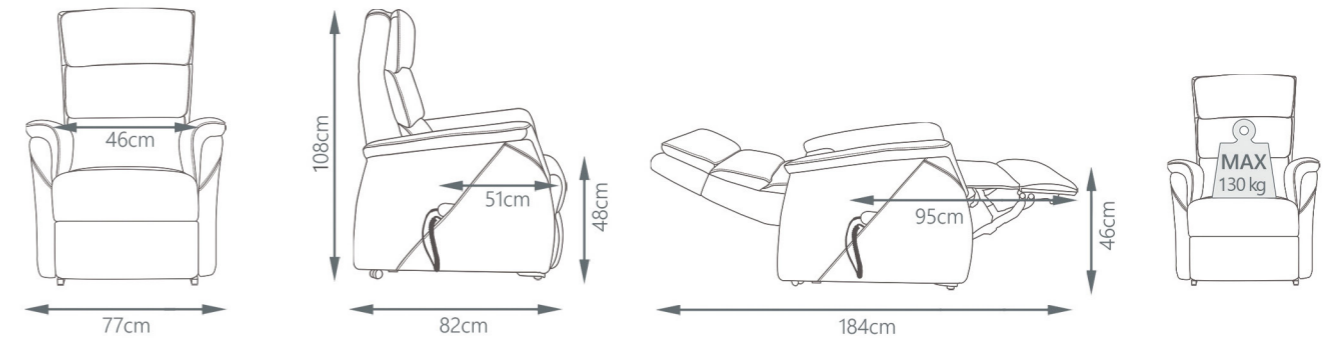

PALMA

mod-897 / L2M

lift chair

PROGETTO
RELAX

DIMENSIONS

PALMA mod-897

SPECIFICATIONS

EN / FR