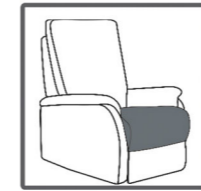

EN / FR

Sinuous springs
Ressorts nosag

IT / DE

Molle Nosag
Zig-zag Federn

NL / ES

Nosag veren
Muelles zig-zag