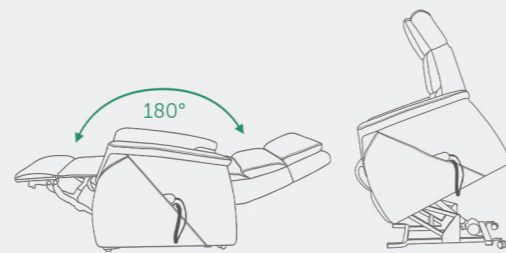

PALMA

mod-897 / L2M

lift chair

PROGETTO
RELAX

DIMENSIONS

PALMA mod-897

SPECIFICATIONS

EN / FR