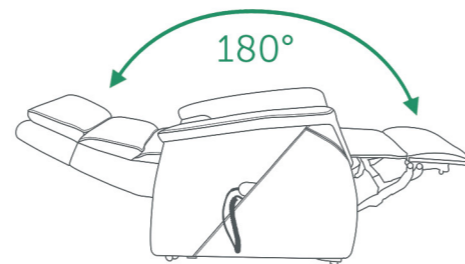

PALMA

lift chair

COLORS

FUNCTIONS

adjustable headrest

full relax

- gruppomastrotto leather 
- 9050 black 
 - 9013 mokka 
 - 9208 light taupe 
 - mozart 
 - FX004 dark grey 
 - FX007 marble grey 

PROGETTO[®]
RELAX