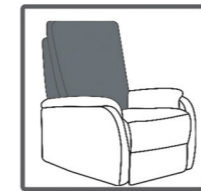

EN / FR

Webbing
Sangles élastiques

IT / DE

Cinch
Gurtband

NL / ES

Singelband
Cincha