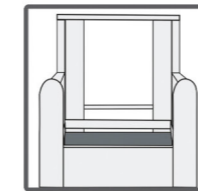

EN / FR

Solid wood and plywood
Bois massif et contre-plaqué

IT / DE

Legno massiccio e compensato
Massivholz und Sperrholz

NL / ES

Massief hout en multiplex
Madera maciza y madera contrachapada