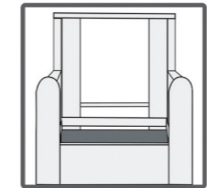

SPECIFICATIONS

EN / FR

Solid wood and plywood
Bois massif et contre-plaqué

IT / DE

Legno massiccio e compensato
Massivholz und Sperrholz

NL / ES

Massief hout en multiplex
Madera maciza y madera contrachapada