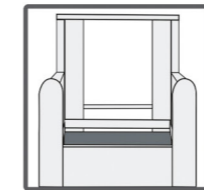

EN / FR

Solid wood and plywood
Bois massif et contre-plaqué

IT / DE

Legno massiccio e compensato
Massivholz und Sperrholz

NL / ES

Massief hout en multiplex
Madera maciza y madera contrachapada