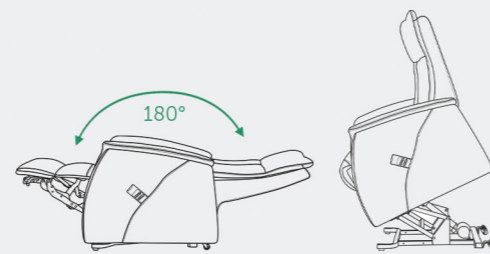

# FLEX

mod-885B / L2M

lift chair

**PROGETTO RELAX**

## DIMENSIONS

small-medium-large

FLEX mod-885B