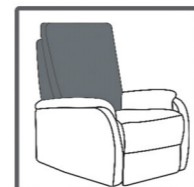

Webbing
Sangles élastiques

Cinch
Gurtband

Singelband
Cincha