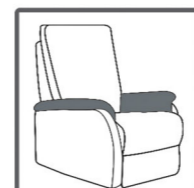

Polyurethane foam
Mousse de polyuréthane

Schiuma poliuretanic
Polyurethan Schaum

Polyurethaan schuim
Espuma de poliuretano