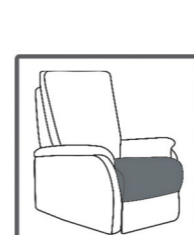

Sinuous springs
Ressorts nosag

Molle Nosag
Zig-zag Federn

Nosag veren
Muelles zig-zag