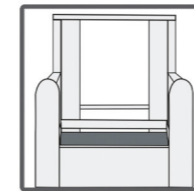

ETNA

mod-8832 / LF2M

PROGETTO
RELAX

lift chair

DIMENSIONS

ETNA mod-8832

SPECIFICATIONS

EN / FR