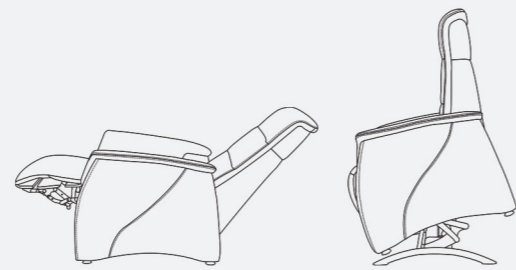

ETNA

mod-8832 / LF2M

PROGETTO
RELAX

lift chair

DIMENSIONS

ETNA mod-8832

SPECIFICATIONS

EN / FR