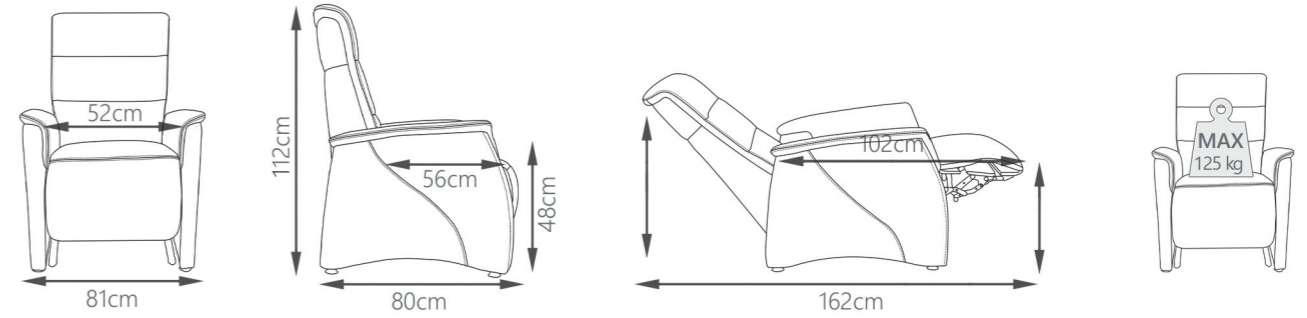

ETNA

mod-8832 / LF2M

PROGETTO
RELAX

lift chair

DIMENSIONS

ETNA mod-8832

SPECIFICATIONS

EN / FR